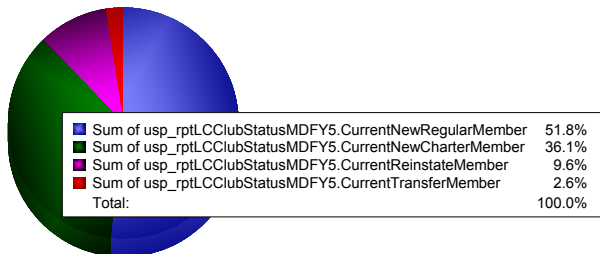

Year	New Clubs	Dropped Clubs	Gain/Loss Clubs	New Members	Charter Members	Reinstate Members	Transfer Members	Total Member Added	Total Members Dropped	Gain/Loss Members
2014-2015	0	-1	-1	221	20	52	4	297	-199	98
2015-2016	2	0	2	184	44	19	0	247	-240	7
2016-2017	1	0	1	411	30	17	12	470	-288	182
2017-2018	10	0	10	635	304	9	18	966	-335	631
2018-2019	4	-2	2	162	113	30	8	313	-662	-349
<b>Average</b>	<b>3</b>	<b>-1</b>	<b>3</b>	<b>323</b>	<b>102</b>	<b>25</b>	<b>8</b>	<b>459</b>	<b>-345</b>	<b>114</b>

**Clubs**

**Members**

**Membership Composition**

June 2019 Cumulative

**Gender Comparison**

June 2019 Cumulative