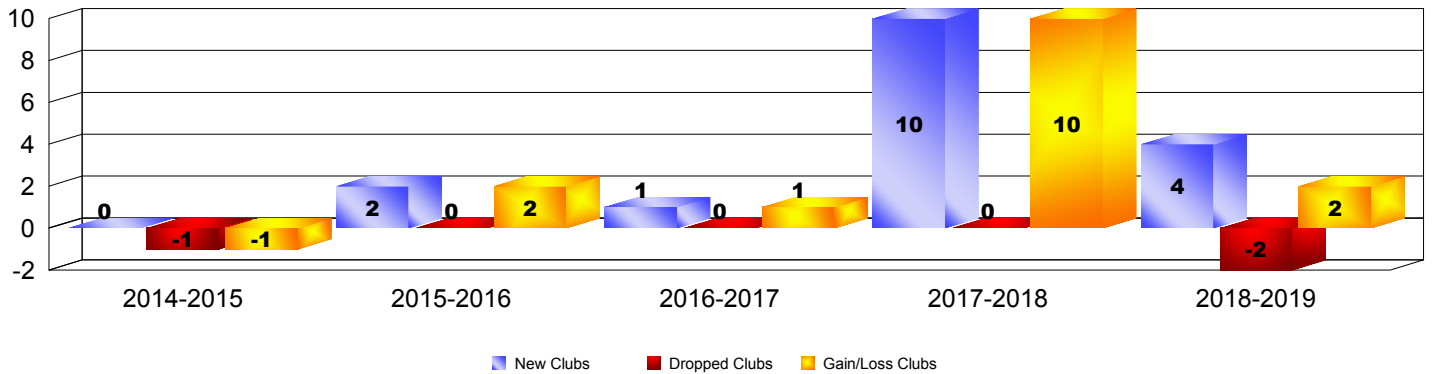

Year	New Clubs	Dropped Clubs	Gain/Loss Clubs	New Members	Charter Members	Reinstate Members	Transfer Members	Total Member Added	Total Members Dropped	Gain/Loss Members
2014-2015	0	-1	-1	221	20	52	4	297	-199	98
2015-2016	2	0	2	184	44	19	0	247	-240	7
2016-2017	1	0	1	411	30	17	12	470	-288	182
2017-2018	10	0	10	635	304	9	18	966	-335	631
2018-2019	4	-2	2	162	113	30	8	313	-662	-349
<b>Average</b>	<b>3</b>	<b>-1</b>	<b>3</b>	<b>323</b>	<b>102</b>	<b>25</b>	<b>8</b>	<b>459</b>	<b>-345</b>	<b>114</b>

**Clubs**

**Members**

**Membership Composition**

June 2019 Cumulative

**Gender Comparison**

June 2019 Cumulative