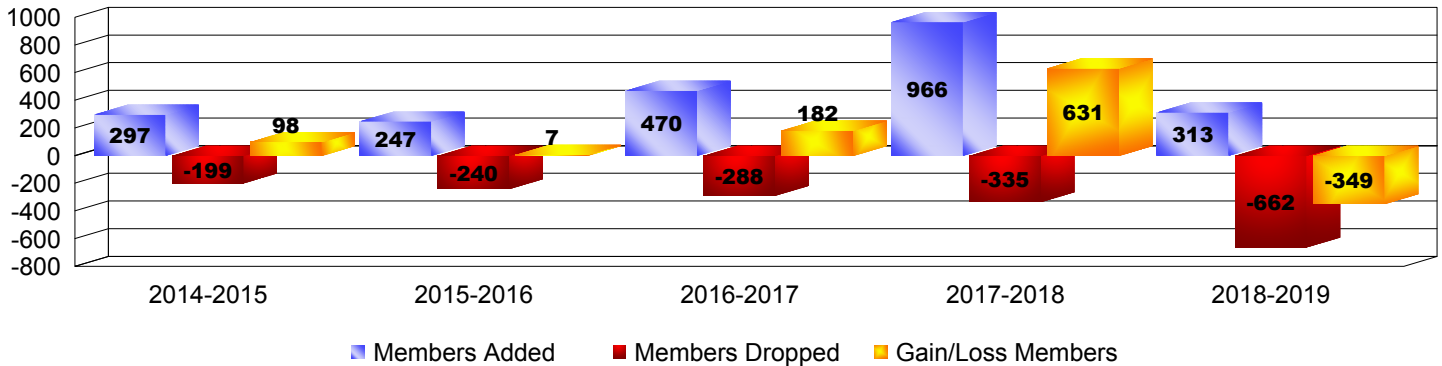

Year	New Clubs	Dropped Clubs	Gain/Loss Clubs	New Members	Charter Members	Reinstate Members	Transfer Members	Total Member Added	Total Members Dropped	Gain/Loss Members
2014-2015	0	-1	-1	221	20	52	4	297	-199	98
2015-2016	2	0	2	184	44	19	0	247	-240	7
2016-2017	1	0	1	411	30	17	12	470	-288	182
2017-2018	10	0	10	635	304	9	18	966	-335	631
2018-2019	4	-2	2	162	113	30	8	313	-662	-349
<b>Average</b>	<b>3</b>	<b>-1</b>	<b>3</b>	<b>323</b>	<b>102</b>	<b>25</b>	<b>8</b>	<b>459</b>	<b>-345</b>	<b>114</b>

**Clubs**

**Members**

**Membership Composition**

June 2019 Cumulative

**Gender Comparison**

June 2019 Cumulative